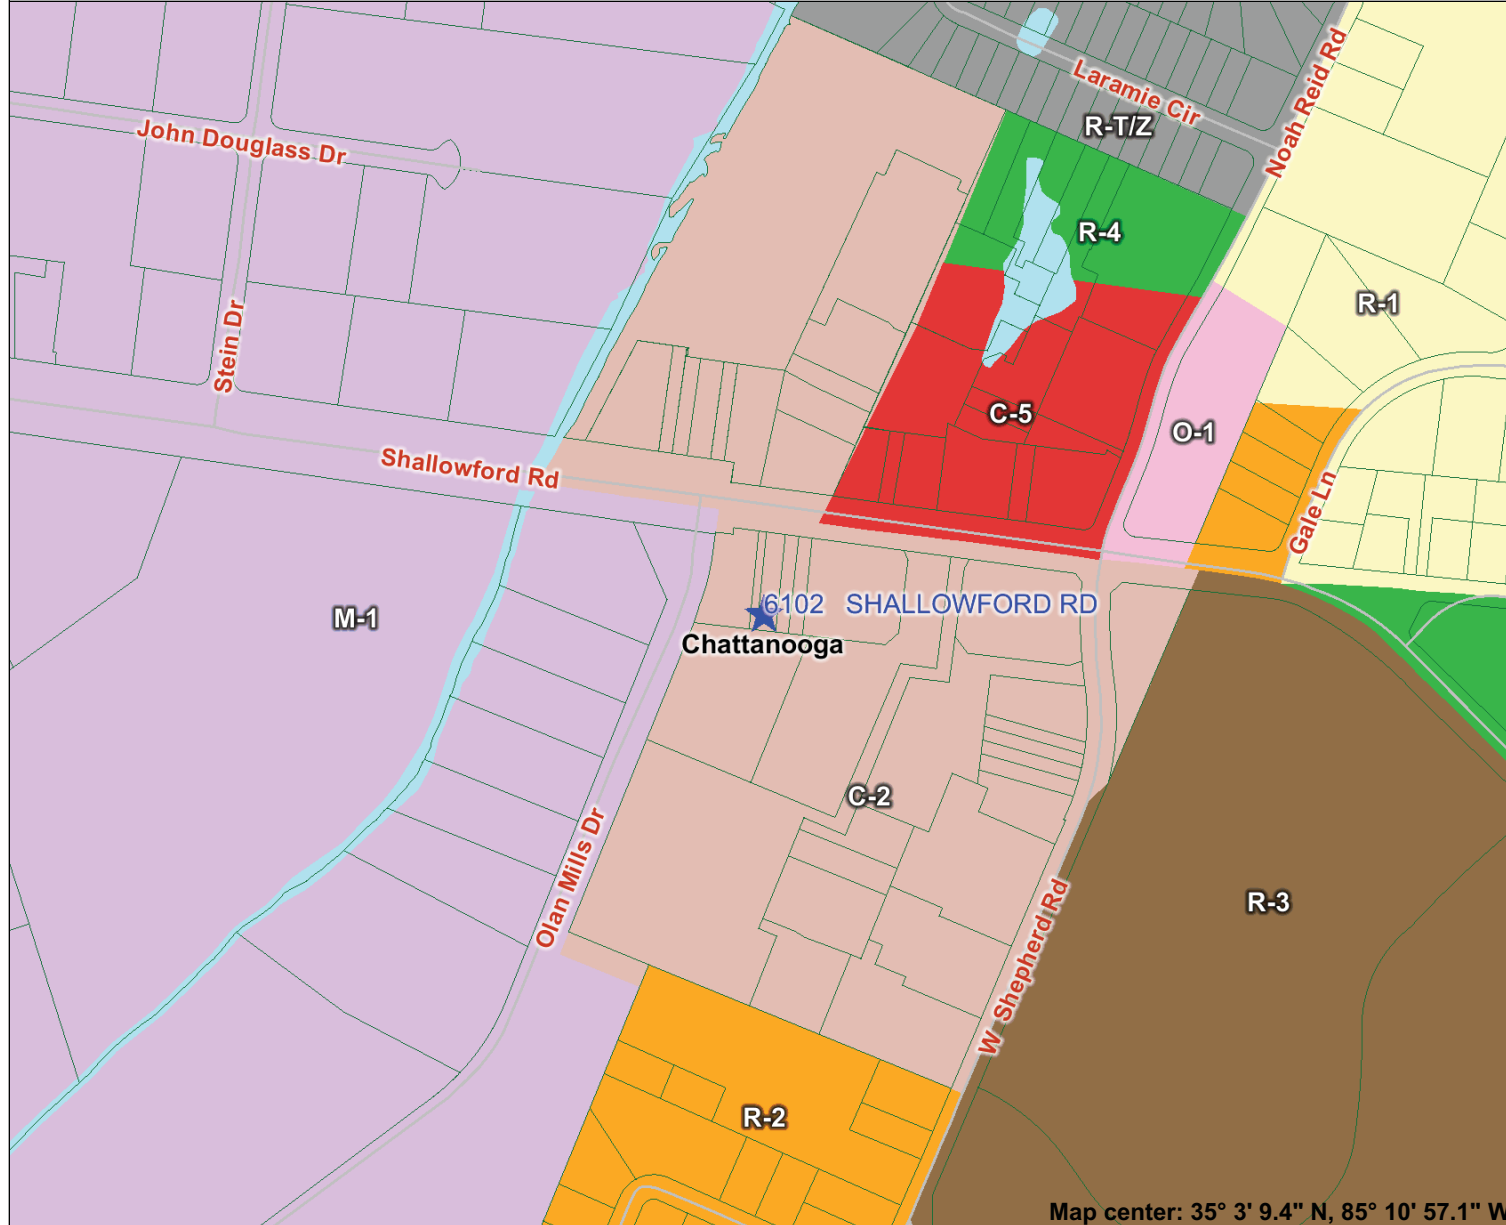

# Zoning Map

### Legend

- Zoning Special
- Interstates
- Railways
- Roads
- Parcels
- Water Bodies
- Zoning**
- A-1
- AG
- C-1
- C-2
- C-3
- C-4
- C-5
- C-6
- C-7
- CC
- HC
- HDR
- I-1
- I-1
- L-1
- L-1
- LDR
- LM1
- LM1
- M-1
- M-2
- M-3
- M-4
- MDR
- MDR
- MH
- MXU
- MXU-OZ
- NC

N  
  
 Scale: 1:4,695

Map center: 35° 3' 9.4" N, 85° 10' 57.1" W

This map is a user generated static output from an Internet mapping site and is for general reference only. Data layers that appear on this map may or may not be accurate, current, or otherwise reliable. THIS MAP IS NOT TO BE USED AS A LEGAL DOCUMENT.